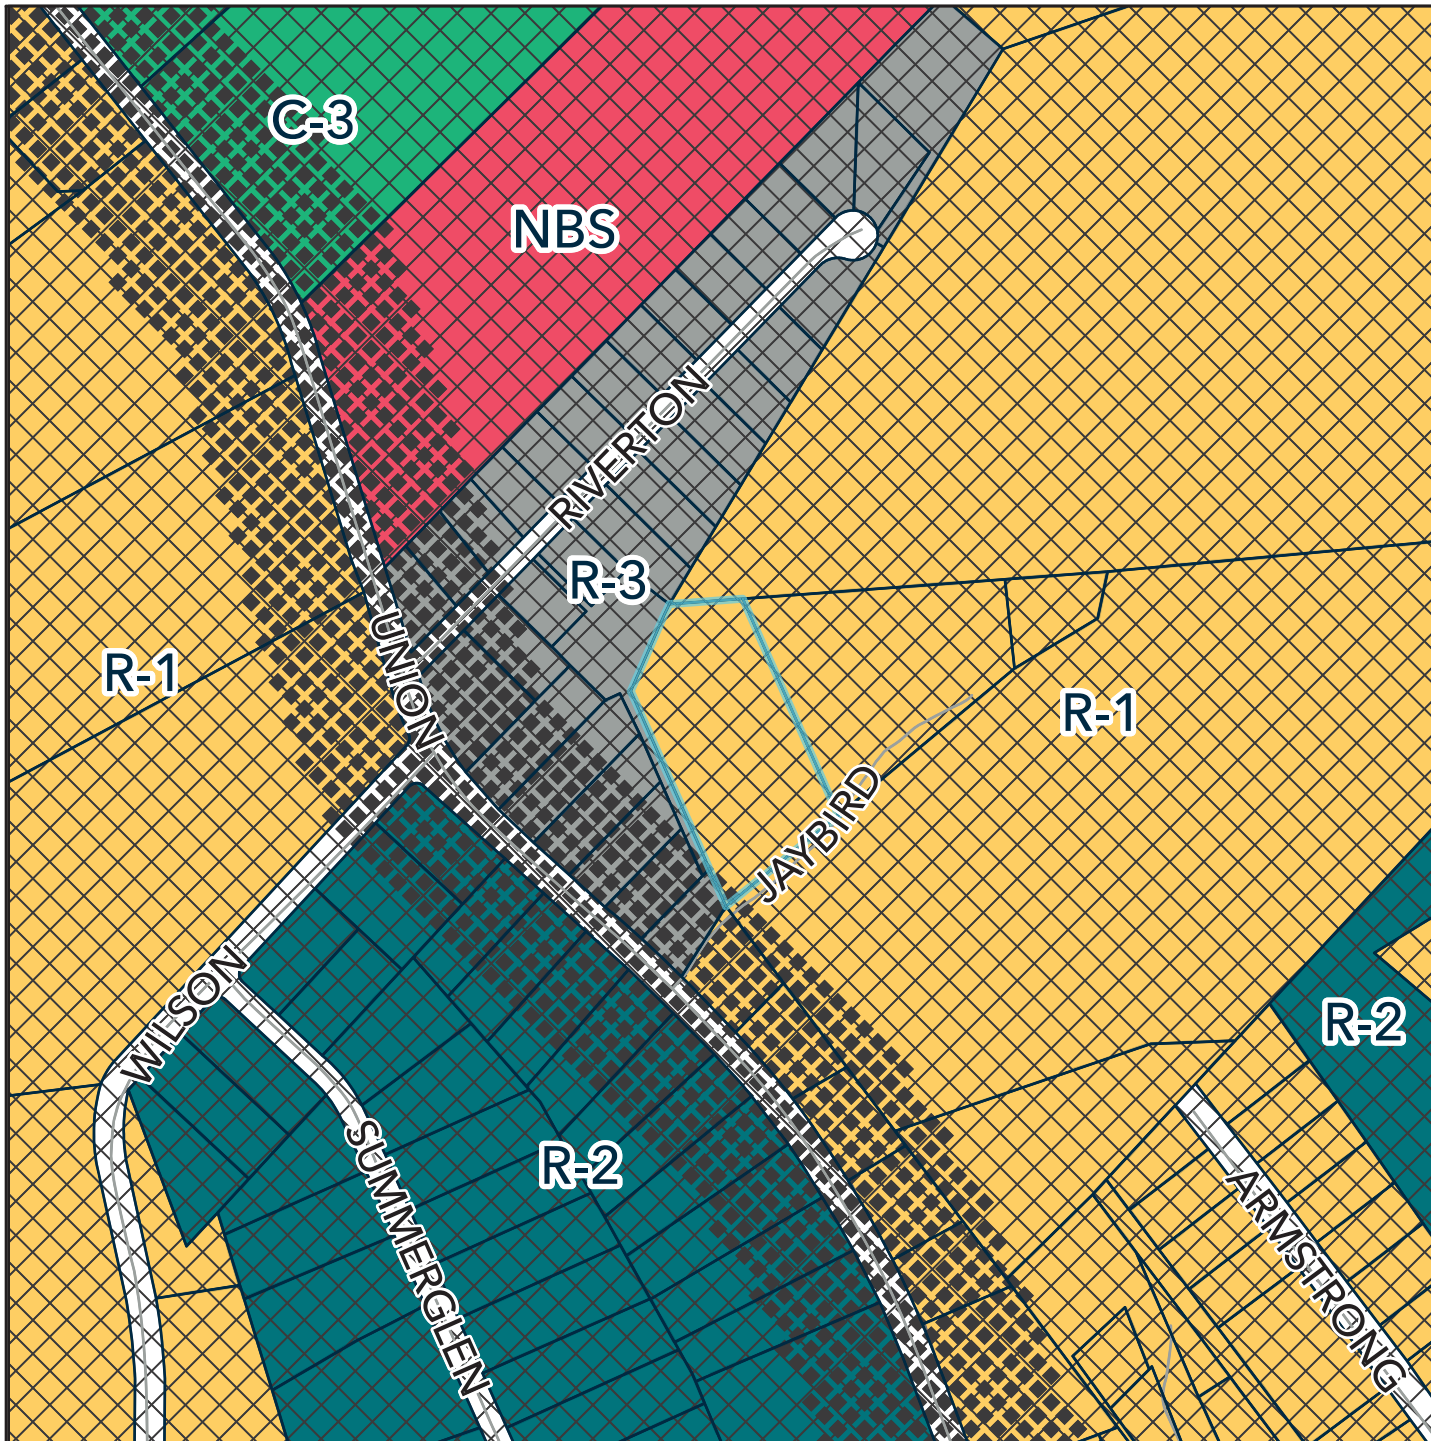

GASTON COUNTY
BUILDING AND DEVELOPMENT SERVICES

VICINITY MAP
REZ-24-10-14-00194

LEGEND

- Roads
- ▭ Municipalities
- Subject Parcel

The information provided on this map is not intended to be considered as a legal document or description. The GIS data provided by Gaston County is made without warranty. Primary sources from which this data was compiled must be consulted for verification of the information contained within. This map may not be resold or otherwise used for trade or commercial purposes without the expressed written consent of Gaston County, in accordance with NCGS

ZONING MAP REZ-24-10-14-00194

LEGEND

- Roads
- ▭ Parcels
- ZONE TYPE**
- ▭ C-3
- ▭ R-1
- ▭ R-2
- ▭ R-3
- ▭ Subject Parcel

The information provided on this map is not intended to be considered as a legal document or description. The GIS data provided by Gaston County is made without warranty. Primary sources from which this data was compiled must be consulted for verification of the information contained within. This map may not be resold or otherwise used for trade or commercial purposes without the expressed written consent of Gaston County, in accordance with NCGS

SUBJECT & ADJACENT PROPERTIES MAP | REZ-24-10-14-00194

LEGEND

 Subject Parcel

The information provided on this map is not intended to be considered as a legal document or description. The GIS data provided by Gaston County is made without warranty. Primary sources from which this data was compiled must be consulted for verification of the information contained within. This map may not be resold or otherwise used for trade or commercial purposes without the expressed written consent of Gaston County, in accordance with NCGS 132-10.