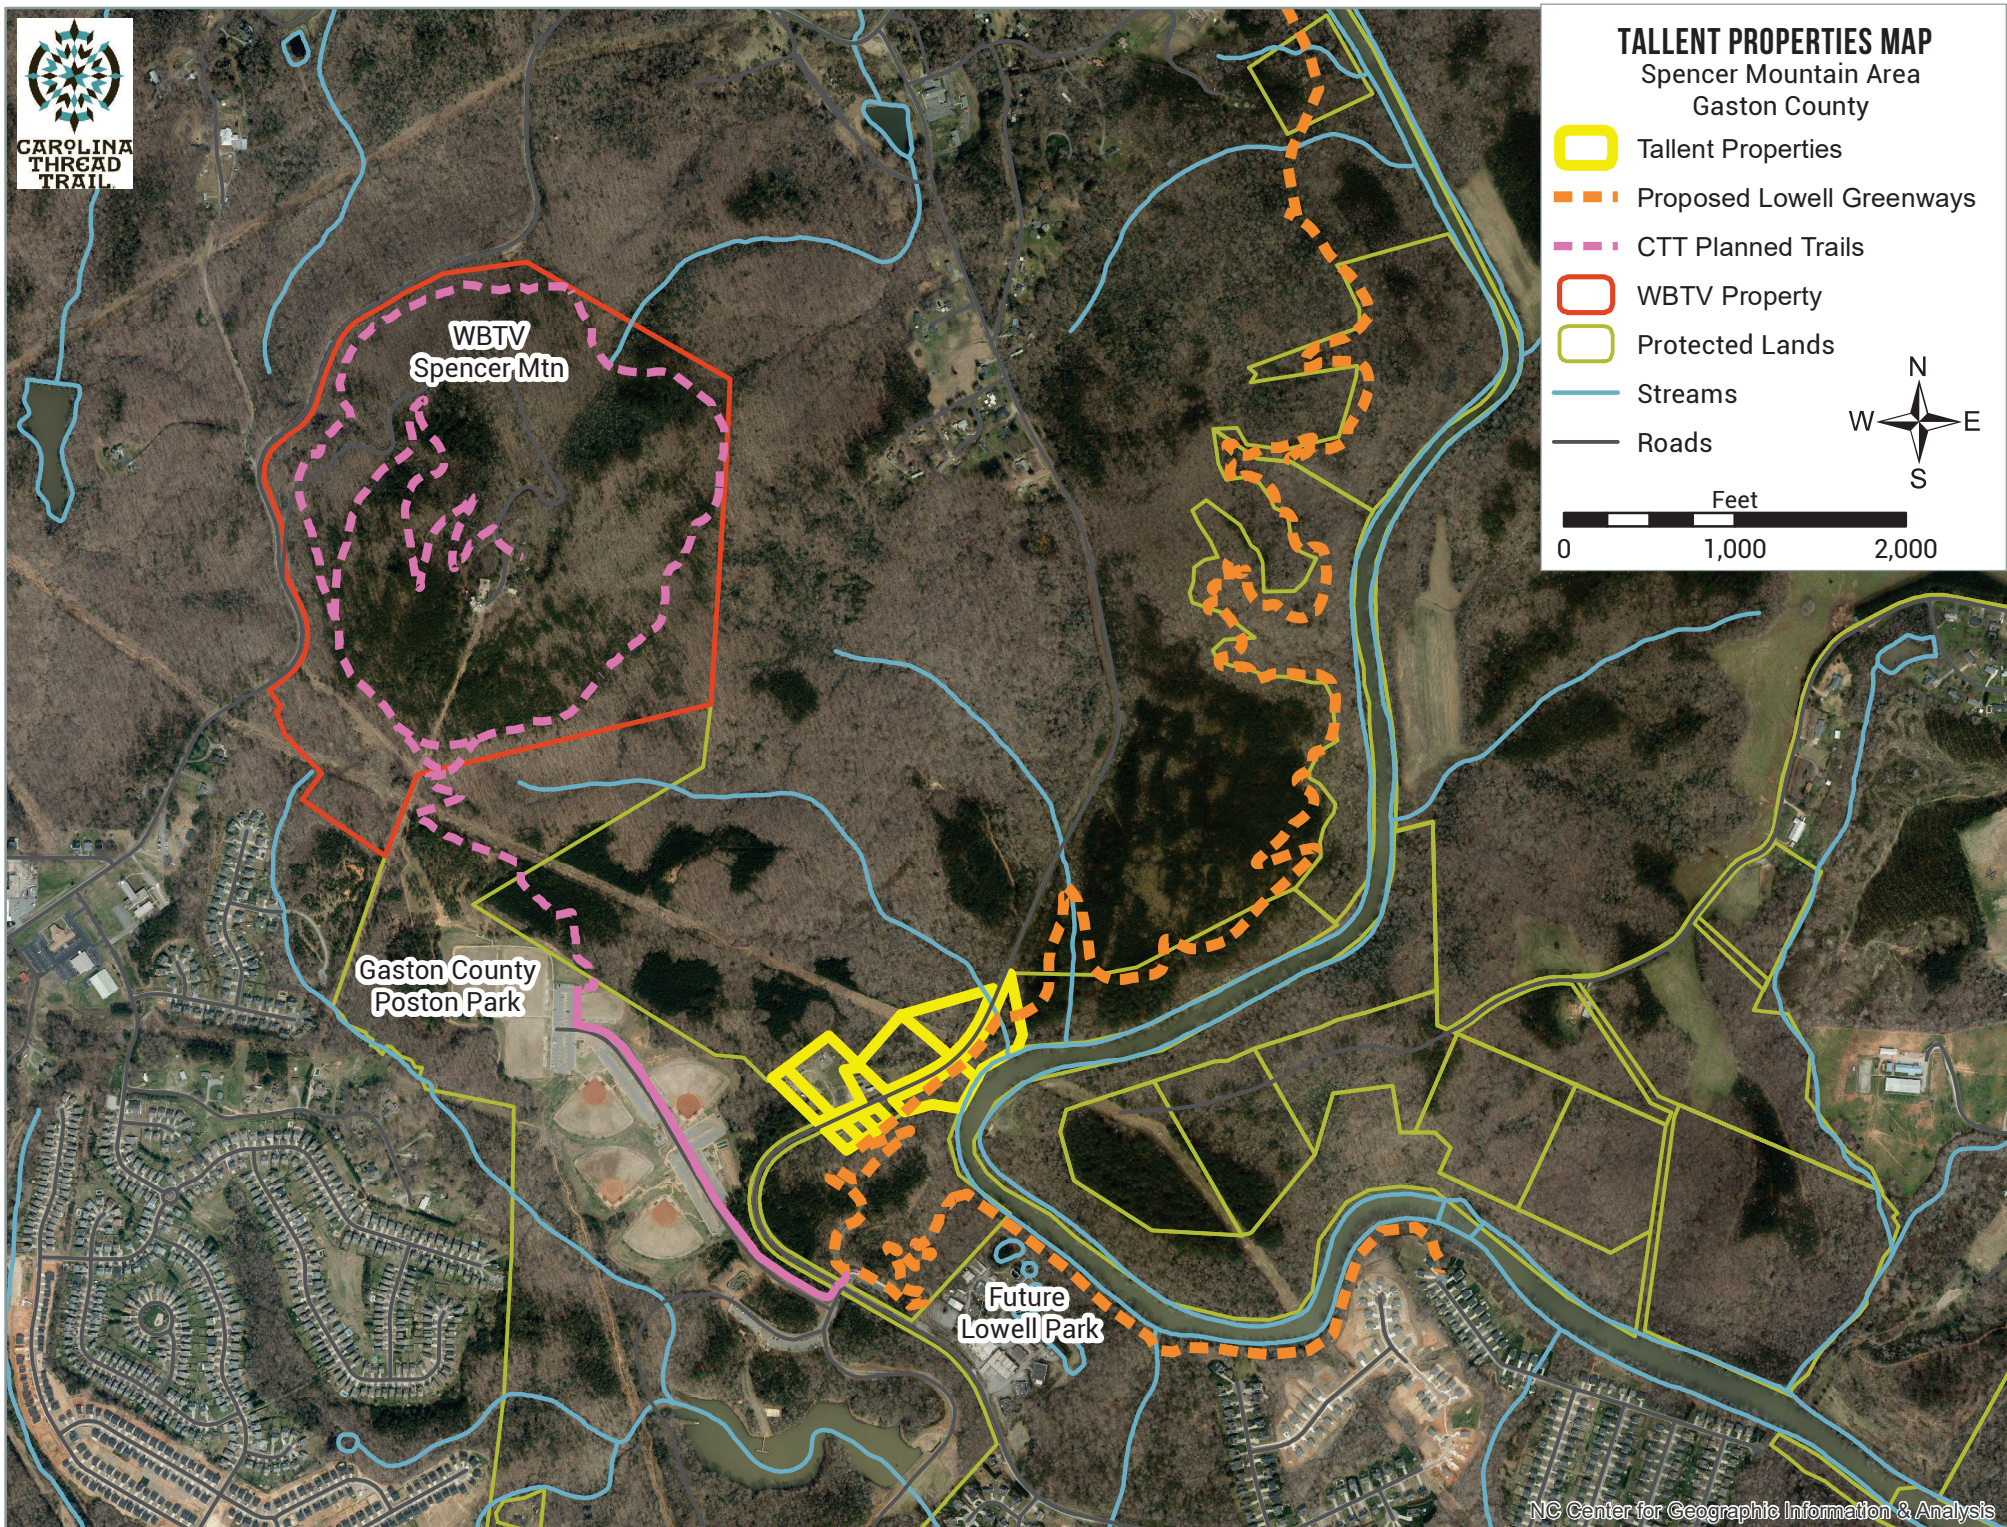

CAROLINA  
THREAD  
TRAIL

### TALLENT PROPERTIES MAP

Spencer Mountain Area  
Gaston County

-  Tallent Properties
  -  Proposed Lowell Greenways
  -  CTT Planned Trails
  -  WBTV Property
  -  Protected Lands
  -  Streams
  -  Roads
- N  
W —+— E  
S
- Feet
- 0      1,000      2,000